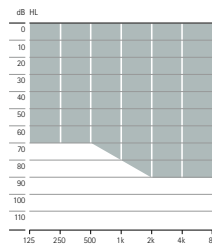

Mild to moderately-severe hearing loss, all audiometric configurations.