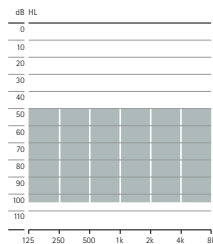

Product description

Naída V-RIC
(V90/V70/V50/V30)

Naída V-SP
(V90/V70/V50/V30)

Naída V-UP
(V90/V70/V50/V30)

Battery size	13			13		675	
Push button (Program/Volume)	•			•		•	
Volume control	•			•		•	
Telecoil	•			•		•	
EasyPhone	•			•		•	
Direct Audio Input	•			•		•	
Phonak CROS II compatibility	•			•		•	
IP rating	IP68 ¹			IP68 ¹		IP68 ¹	
Dimensions (L x W x D)	31.6 x 14.6 x 8.4 mm (1.24 x 0.57 x 0.33")			38 x 17.9 x 8.6 mm (1.50 x 0.70 x 0.34")		42.5 x 19.2 x 8.7 mm (1.68 x 0.76 x 0.34")	
Weight	2.2 g (0.08 oz)			4.6 g (0.16 oz)		5.4 g (0.19 oz)	
	xS	xP	xUP	HE11 680	HE11	HE11 680	HE11
Maximum Power Output (dB SPL)							
2 cc coupler	111	124	130	133	139	135	141
Ear simulator	122	132	136	139	143	140	145
Maximum gain (dB)							
2 cc coupler	46	57	66	74	81	77	82
Ear simulator	56	65	72	77	83	81	85
Frequency range – Ear simulator (Hz)	<100 – 9200	<100 – 6400	<100 – 5800	<100 – 5000	<100 – 5100	<100 – 5100	<100 – 5100

Fitting range

■ Power SlimTube
■ Hook/mini hook

Mild to moderately-severe hearing loss, all audiometric configurations.

Mild to severe hearing loss, all audiometric configurations.

Moderate to profound hearing loss, all audiometric configurations.