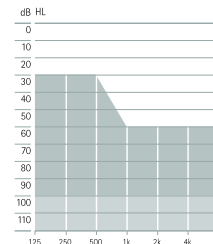

Product description

Naída V-RIC
(V90/V70/V50/V30)

Naída V-SP
(V90/V70/V50/V30)

Naída V-UP
(V90/V70/V50/V30)

Battery size	13			13		675	
Push button (Program/Volume)	•			•		•	
Volume control	•			•		•	
Telecoil	•			•		•	
EasyPhone	•			•		•	
Direct Audio Input	•			•		•	
Phonak CROS II compatibility	•			•		•	
IP rating	IP68 ¹			IP68 ¹		IP68 ¹	
Dimensions (L x W x D)	31.6 x 14.6 x 8.4 mm (1.24 x 0.57 x 0.33")			38 x 17.9 x 8.6 mm (1.50 x 0.70 x 0.34")		42.5 x 19.2 x 8.7 mm (1.68 x 0.76 x 0.34")	
Weight	2.2 g (0.08 oz)			4.6 g (0.16 oz)		5.4 g (0.19 oz)	
	xS	xP	xUP	HE11 680	HE11	HE11 680	HE11
Maximum Power Output (dB SPL)							
2 cc coupler	111	124	130	133	139	135	141
Ear simulator	122	132	136	139	143	140	145
Maximum gain (dB)							
2 cc coupler	46	57	66	74	81	77	82
Ear simulator	56	65	72	77	83	81	85
Frequency range – Ear simulator (Hz)	<100 – 9200	<100 – 6400	<100 – 5800	<100 – 5000	<100 – 5100	<100 – 5100	<100 – 5100

Fitting range

■ Power SlimTube
■ Hook/mini hook

Mild to moderately-severe hearing loss, all audiometric configurations.

Mild to severe hearing loss, all audiometric configurations.

Moderate to profound hearing loss, all audiometric configurations.

Moderate to profound hearing loss, all audiometric configurations.

Severe to profound hearing loss, all audiometric configurations.

¹ IP68 indicates that the hearing aid is water resistant and dust tight. It survived continuous immersion in 1 meter of water for 60 minutes and 8 hours in a dust chamber as per the IEC60529 standard. No traces of dust were evident within the housing.