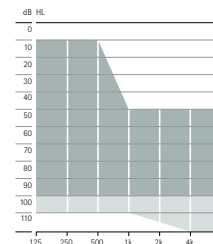

Product description

Naída V-RIC
(V90/V70/V50/V30)

Naída V-SP
(V90/V70/V50/V30)

Naída V-UP
(V90/V70/V50/V30)

Battery size	13			13		675	
Push button (Program/Volume)	•			•		•	
Volume control	•			•		•	
Telecoil	•			•		•	
EasyPhone	•			•		•	
Direct Audio Input	•			•		•	
Phonak CROS II compatibility	•			•		•	
IP rating	IP68 ¹			IP68 ¹		IP68 ¹	
Dimensions (L x W x D)	31.6 x 14.6 x 8.4 mm (1.24 x 0.57 x 0.33")			38 x 17.9 x 8.6 mm (1.50 x 0.70 x 0.34")		42.5 x 19.2 x 8.7 mm (1.68 x 0.76 x 0.34")	
Weight	2.2 g (0.08 oz)			4.6 g (0.16 oz)		5.4 g (0.19 oz)	
	xS	xP	xUP	HE11 680	HE11	HE11 680	HE11
Maximum Power Output (dB SPL)							
2 cc coupler	111	124	130	133	139	135	141
Ear simulator	122	132	136	139	143	140	145
Maximum gain (dB)							
2 cc coupler	46	57	66	74	81	77	82
Ear simulator	56	65	72	77	83	81	85
Frequency range – Ear simulator (Hz)	<100 – 9200	<100 – 6400	<100 – 5800	<100 – 5000	<100 – 5100	<100 – 5100	<100 – 5100

Fitting range

■ Power SlimTube
■ Hook/mini hook

Mild to moderately-severe hearing loss, all audiometric configurations.

Mild to severe hearing loss, all audiometric configurations.

Moderate to profound hearing loss, all audiometric configurations.