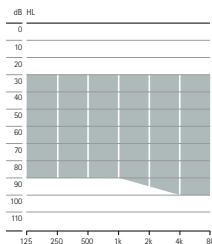

Mild to severe hearing loss, all audiometric configurations.